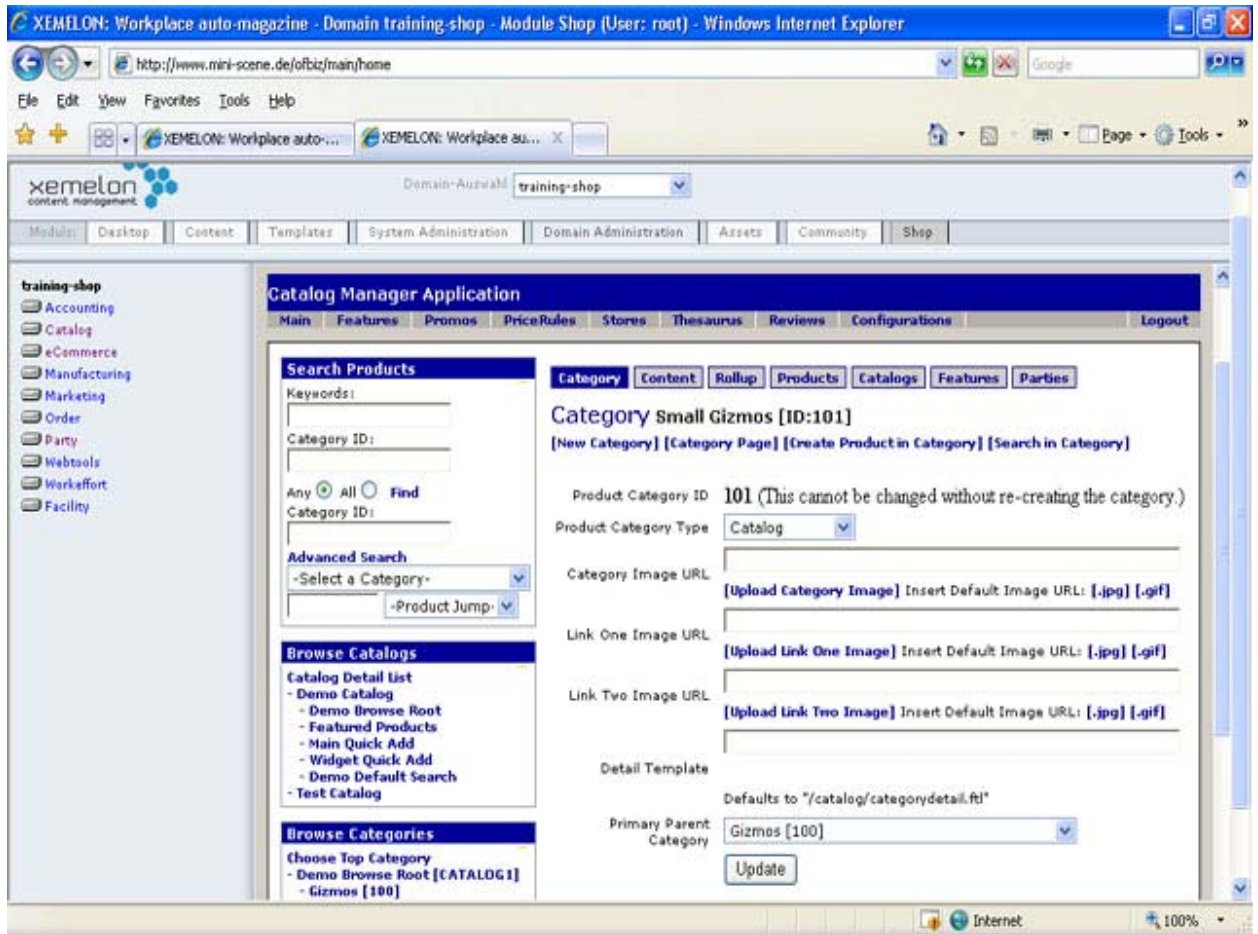

## Xemelon

Xemelon is the system for website managing that is completely based on XML which allows satisfying merely any site requirements for content quality, form and functionality. Nowadays, the problem of maximizing the audience attention, attracting new users and offering new services is on the agenda of any site owner. XML format support allows providing simple multi-format access realization to the content when the user can browse the page in HTML, PDF, Print, WAP formats. The system architecture is constructed on portlets and plug-ins, providing for the maximum functionality, expandability and adaptability to the market requirements.

**Technologies:** Web 2.0 (web client), J2EE (application server), Slide (database/content server)

Customer: **Koepfe, Vest Netz**

Year: 2005-2006

URL: <http://www.koepfe.de>, <http://www.vest-netz.de>

Demo: <http://demo.enterra-inc.com/xemelon>

# Screenshots