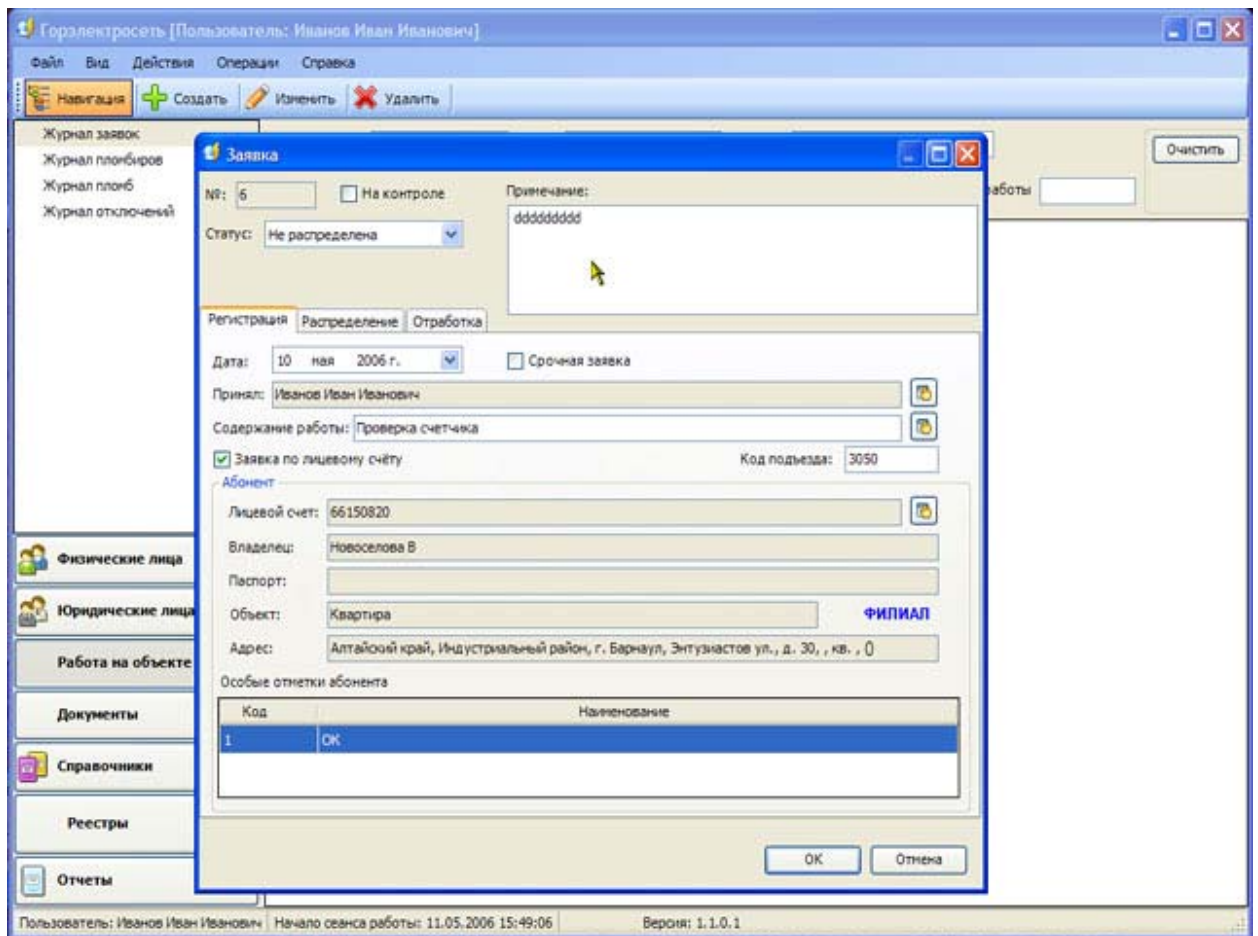

- Security (Role Based Access Control)

Customer: Barnaul Municipal Electricity Network
Year: 2005-2006

Screenshots